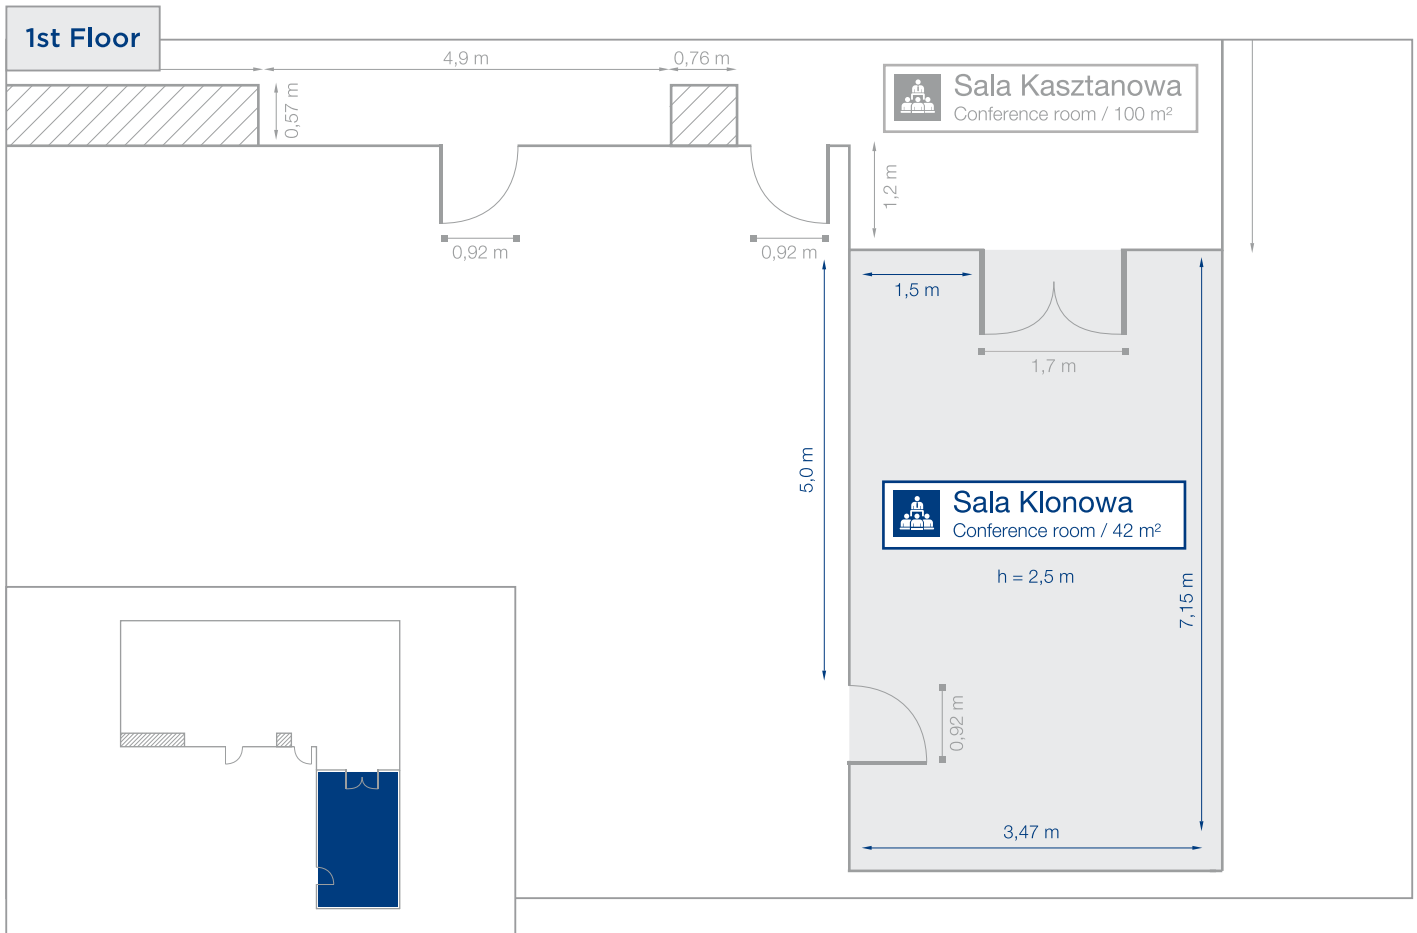

# KLONOWA ROOM

Area: \_\_\_\_\_ 42 m<sup>2</sup>  
 Dimensions: \_\_\_\_\_ 7,2 x 3,5 x 2,5 m  
 Max. no. of ppl: \_\_\_\_\_ 30 people

## SETTING

Theatre \_\_\_\_\_ 30 ppl.      School \_\_\_\_\_ 18 ppl.      Conference \_\_\_\_\_ 20 ppl.  
 U-shape \_\_\_\_\_ 14 ppl.      Workshop \_\_\_\_\_ 10 ppl.      Standing \_\_\_\_\_ 30 ppl.